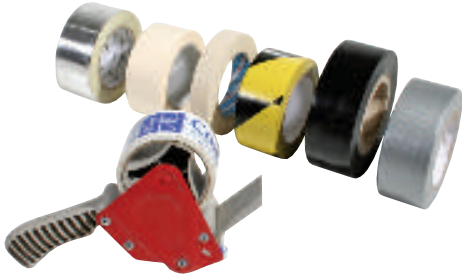

## Temporary Downpipe

- Temporary rainwater pipe for preventing water damage to new brickwork and rendering on incomplete guttering.
- Use jubilee clips or cable ties to secure to outlet.

Ref	Description	Unit
R11057	Temporary Polythene Downpipe, 300m x 125mm	Roll
ML0017	Hose/Jubilee Clip For 90-110mm Pipe	Each
T110967	Cable Ties, 300 x 4.8mm, Black	Pk 100
T110191	Cable Ties, 300 x 4.8mm, White	Pk 100

### Tapes

- **Self-adhesive masking, cloth, hazard and packing tapes** for top quality general use.
- **Low tack tape** is easy to remove leaving no residue.
- **Industrial grade universal dispenser** that makes using tapes easy, quick and simple.