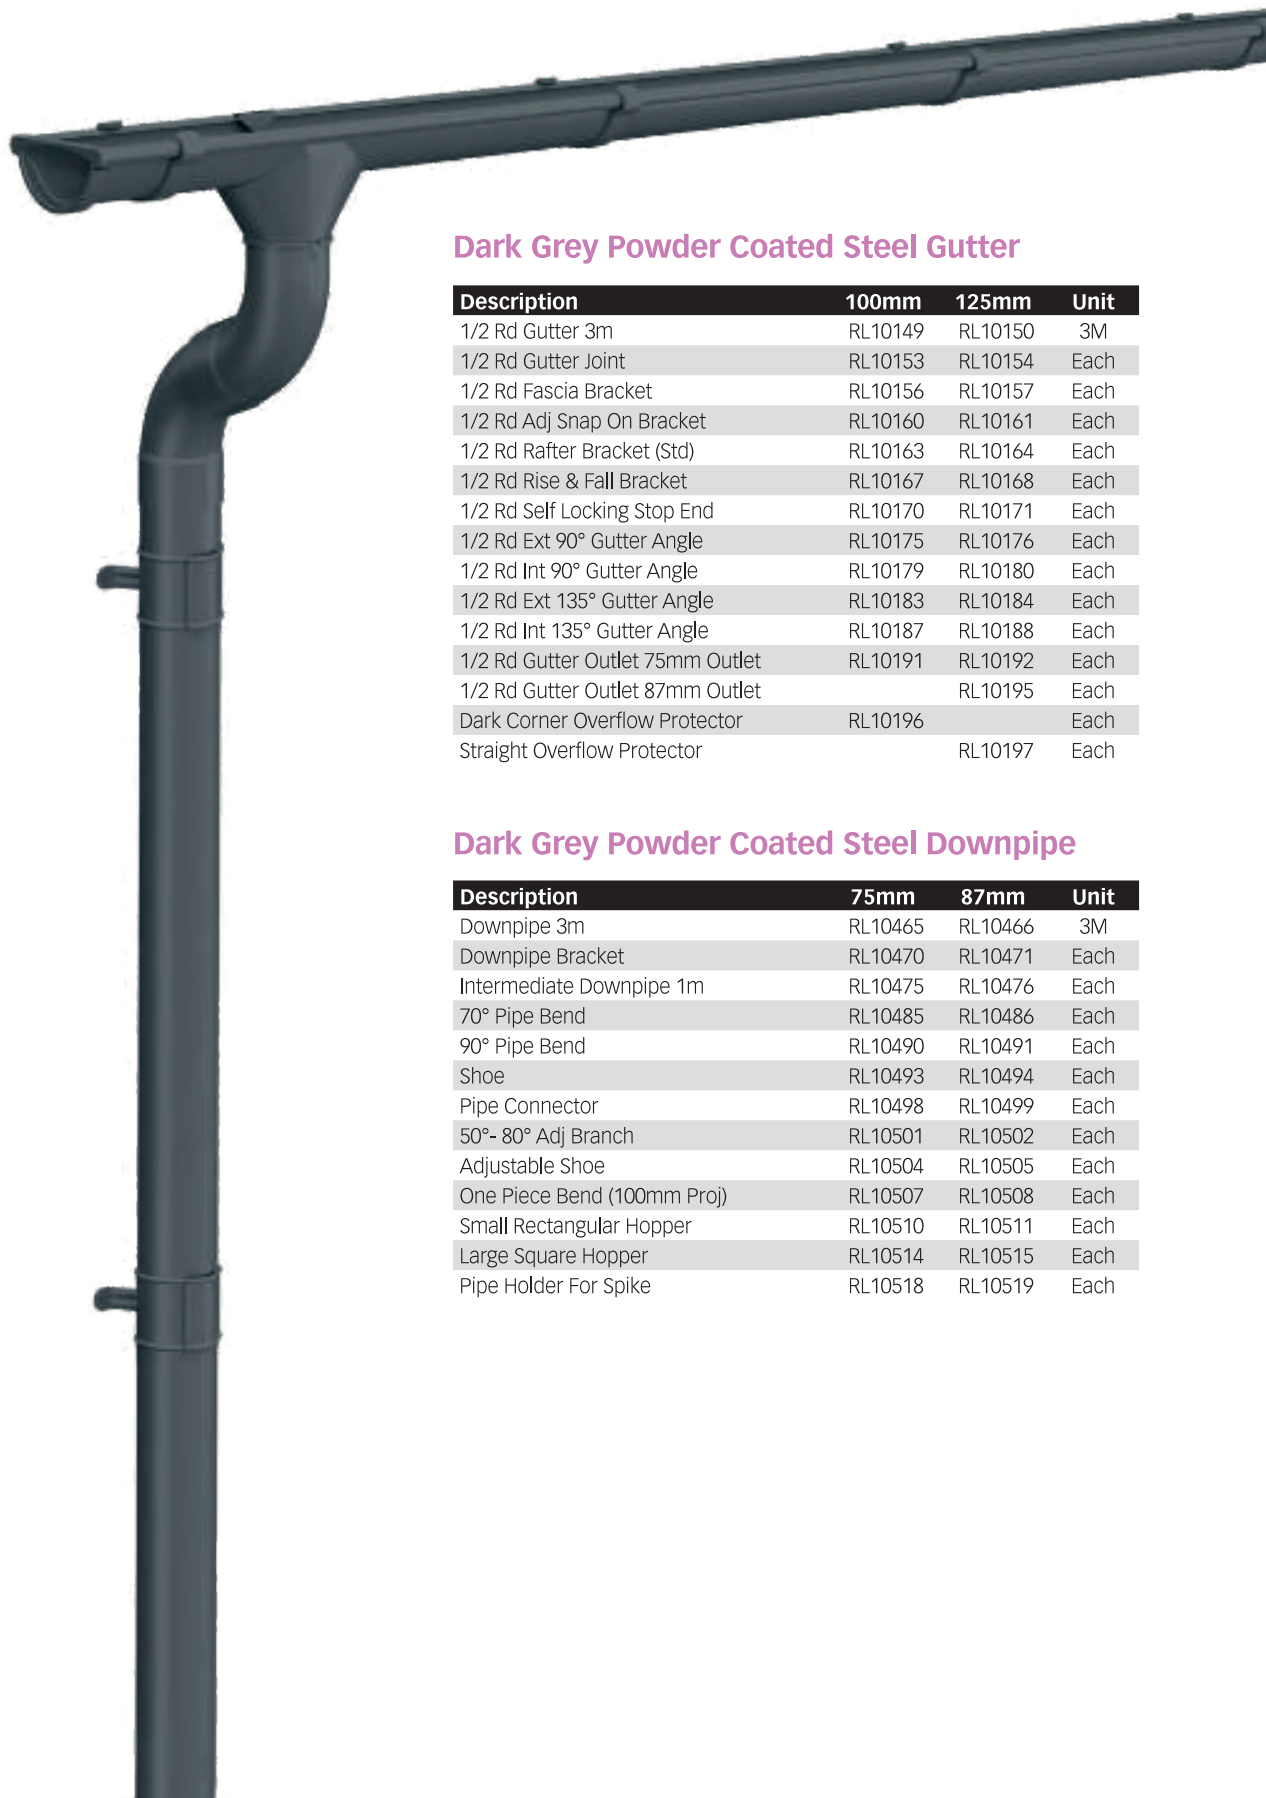

Dark Grey Powder Coated Steel Gutter

Description	100mm	125mm	Unit
1/2 Rd Gutter 3m	RL10149	RL10150	3M
1/2 Rd Gutter Joint	RL10153	RL10154	Each
1/2 Rd Fascia Bracket	RL10156	RL10157	Each
1/2 Rd Adj Snap On Bracket	RL10160	RL10161	Each
1/2 Rd Rafter Bracket (Std)	RL10163	RL10164	Each
1/2 Rd Rise & Fall Bracket	RL10167	RL10168	Each
1/2 Rd Self Locking Stop End	RL10170	RL10171	Each
1/2 Rd Ext 90° Gutter Angle	RL10175	RL10176	Each
1/2 Rd Int 90° Gutter Angle	RL10179	RL10180	Each
1/2 Rd Ext 135° Gutter Angle	RL10183	RL10184	Each
1/2 Rd Int 135° Gutter Angle	RL10187	RL10188	Each
1/2 Rd Gutter Outlet 75mm Outlet	RL10191	RL10192	Each
1/2 Rd Gutter Outlet 87mm Outlet		RL10195	Each
Dark Corner Overflow Protector	RL10196		Each
Straight Overflow Protector		RL10197	Each

Dark Grey Powder Coated Steel Downpipe

Description	75mm	87mm	Unit
Downpipe 3m	RL10465	RL10466	3M
Downpipe Bracket	RL10470	RL10471	Each
Intermediate Downpipe 1m	RL10475	RL10476	Each
70° Pipe Bend	RL10485	RL10486	Each
90° Pipe Bend	RL10490	RL10491	Each
Shoe	RL10493	RL10494	Each
Pipe Connector	RL10498	RL10499	Each
50°- 80° Adj Branch	RL10501	RL10502	Each
Adjustable Shoe	RL10504	RL10505	Each
One Piece Bend (100mm Proj)	RL10507	RL10508	Each
Small Rectangular Hopper	RL10510	RL10511	Each
Large Square Hopper	RL10514	RL10515	Each
Pipe Holder For Spike	RL10518	RL10519	Each