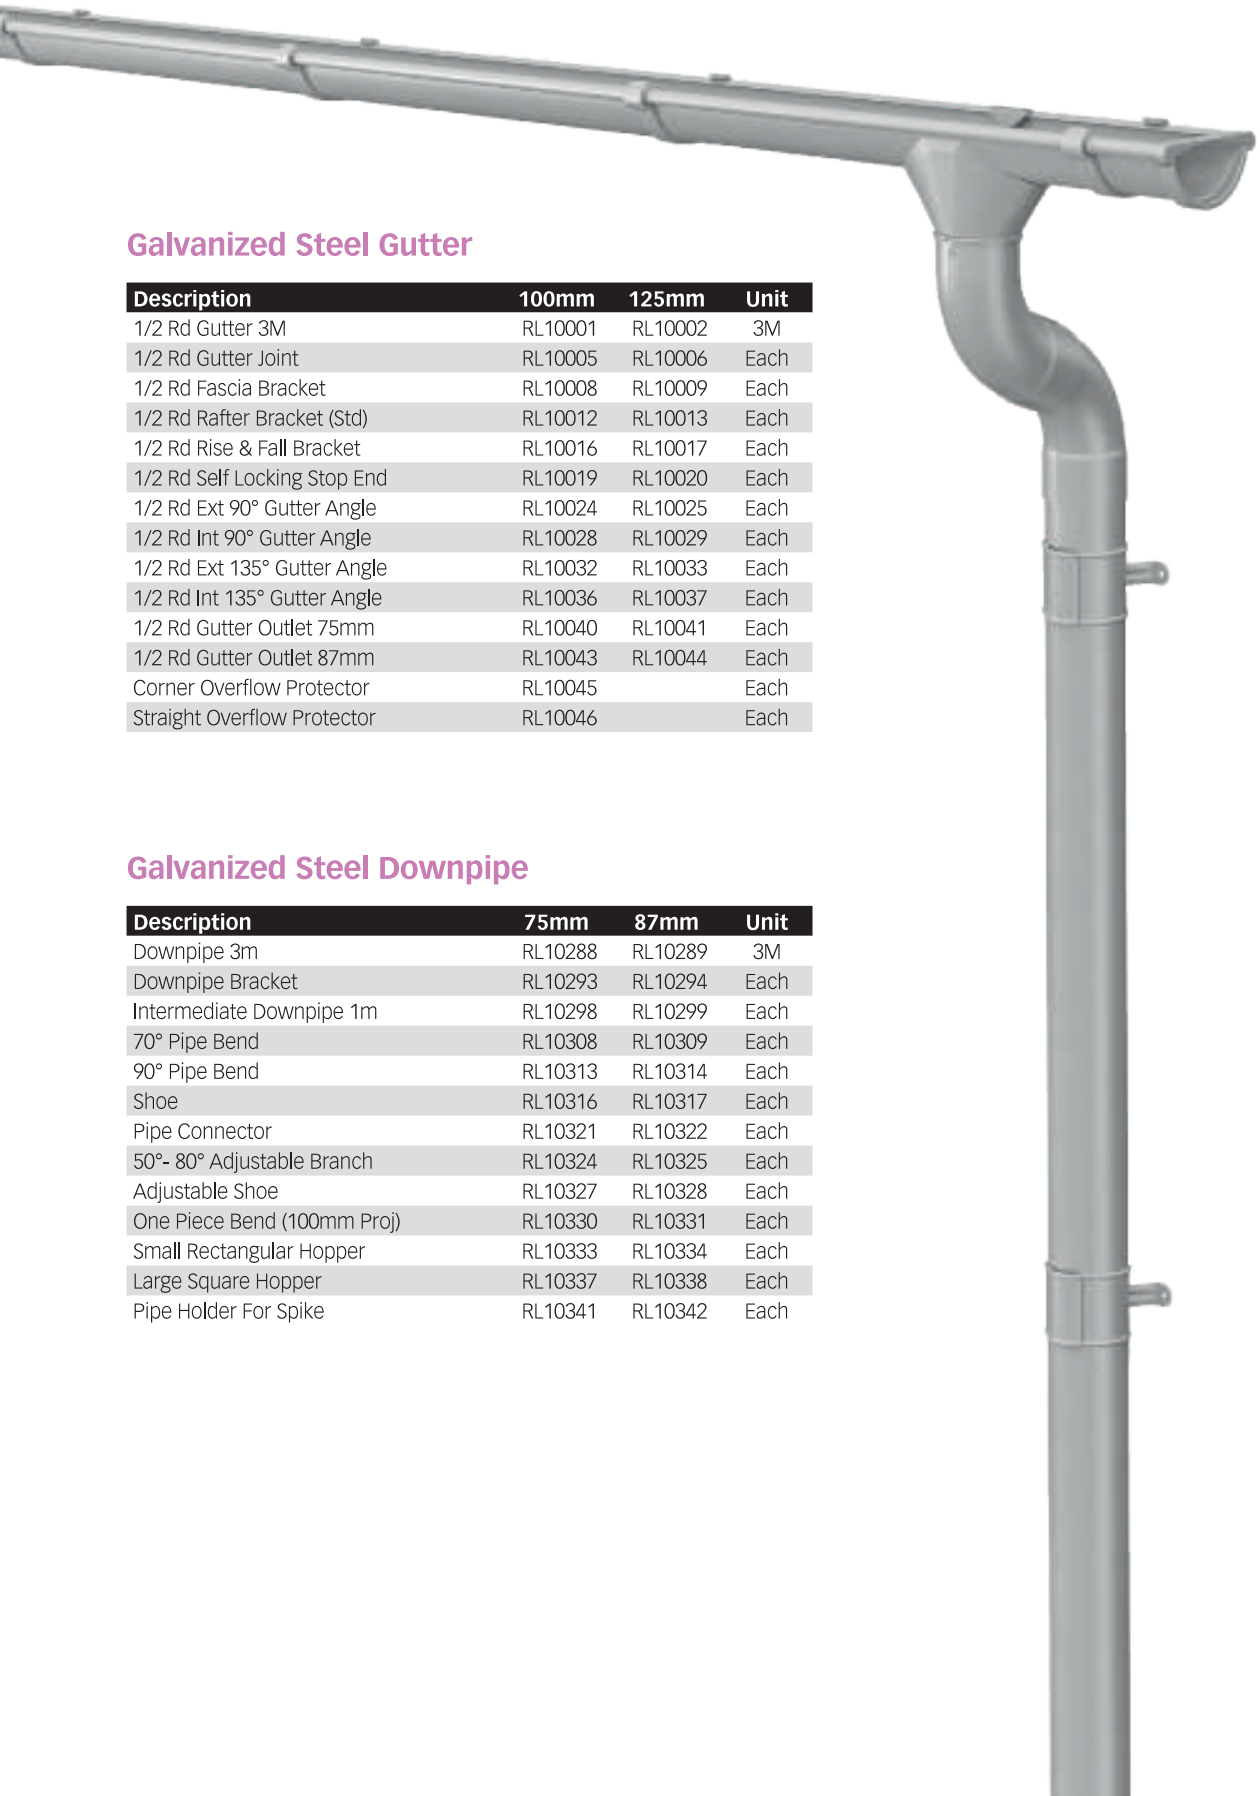

Galvanized Steel Gutter

Description	100mm	125mm	Unit
1/2 Rd Gutter 3M	RL10001	RL10002	3M
1/2 Rd Gutter Joint	RL10005	RL10006	Each
1/2 Rd Fascia Bracket	RL10008	RL10009	Each
1/2 Rd Rafter Bracket (Std)	RL10012	RL10013	Each
1/2 Rd Rise & Fall Bracket	RL10016	RL10017	Each
1/2 Rd Self Locking Stop End	RL10019	RL10020	Each
1/2 Rd Ext 90° Gutter Angle	RL10024	RL10025	Each
1/2 Rd Int 90° Gutter Angle	RL10028	RL10029	Each
1/2 Rd Ext 135° Gutter Angle	RL10032	RL10033	Each
1/2 Rd Int 135° Gutter Angle	RL10036	RL10037	Each
1/2 Rd Gutter Outlet 75mm	RL10040	RL10041	Each
1/2 Rd Gutter Outlet 87mm	RL10043	RL10044	Each
Corner Overflow Protector	RL10045		Each
Straight Overflow Protector	RL10046		Each

Galvanized Steel Downpipe

Description	75mm	87mm	Unit
Downpipe 3m	RL10288	RL10289	3M
Downpipe Bracket	RL10293	RL10294	Each
Intermediate Downpipe 1m	RL10298	RL10299	Each
70° Pipe Bend	RL10308	RL10309	Each
90° Pipe Bend	RL10313	RL10314	Each
Shoe	RL10316	RL10317	Each
Pipe Connector	RL10321	RL10322	Each
50°- 80° Adjustable Branch	RL10324	RL10325	Each
Adjustable Shoe	RL10327	RL10328	Each
One Piece Bend (100mm Proj)	RL10330	RL10331	Each
Small Rectangular Hopper	RL10333	RL10334	Each
Large Square Hopper	RL10337	RL10338	Each
Pipe Holder For Spike	RL10341	RL10342	Each