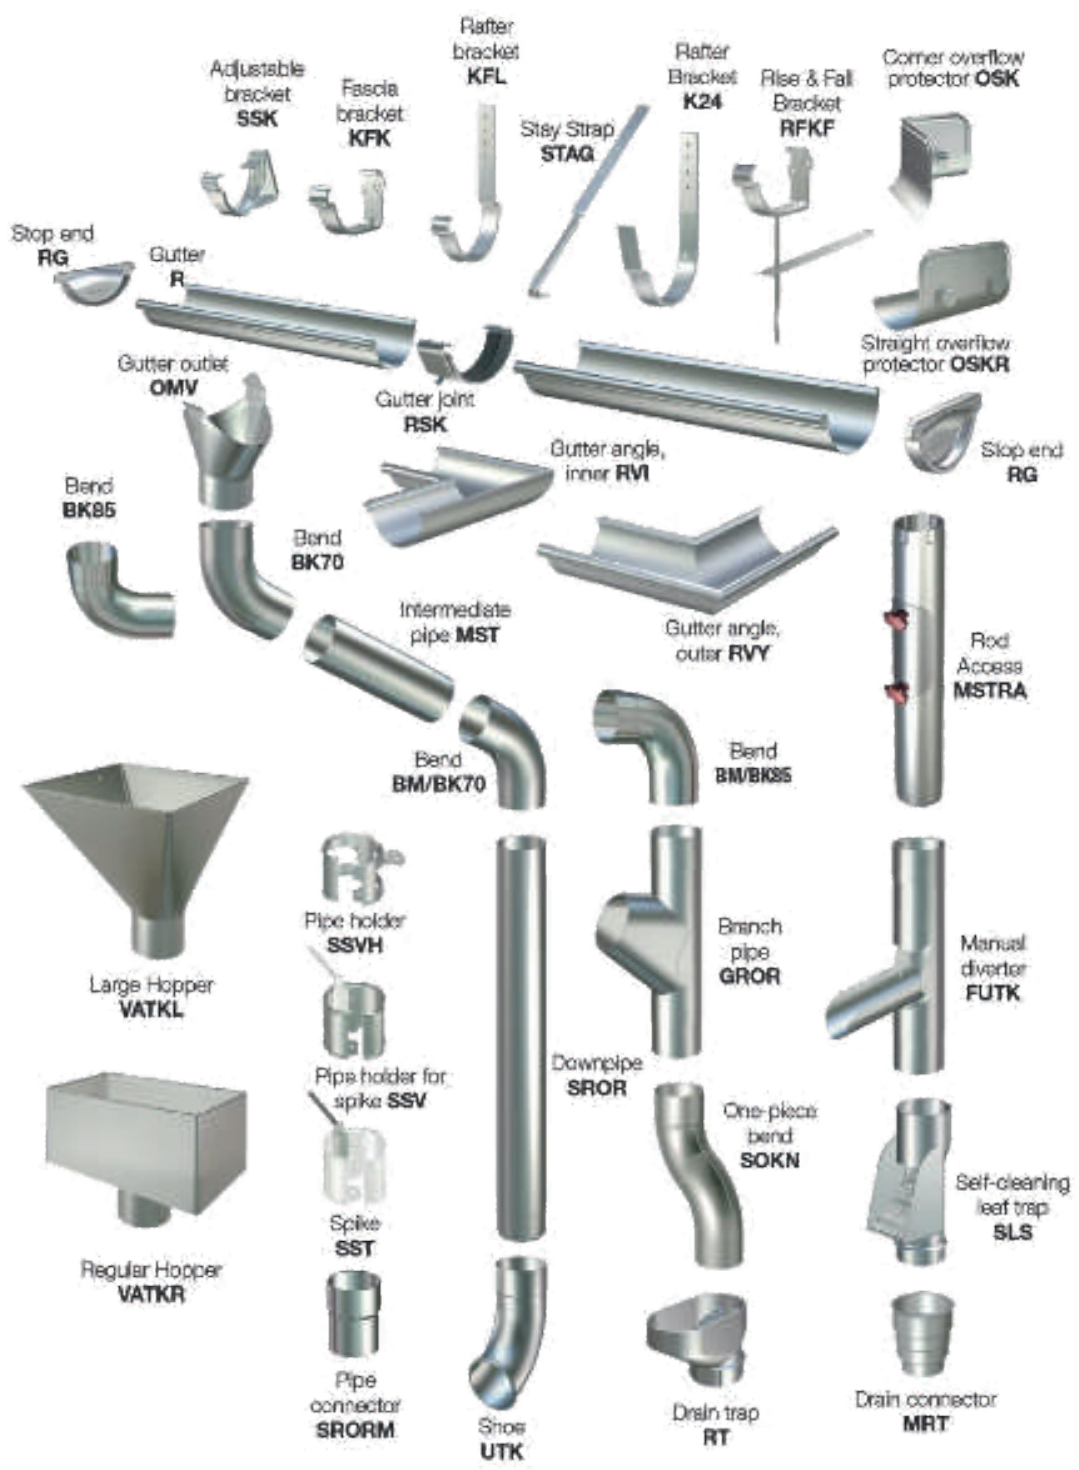

Wide range of colours available.