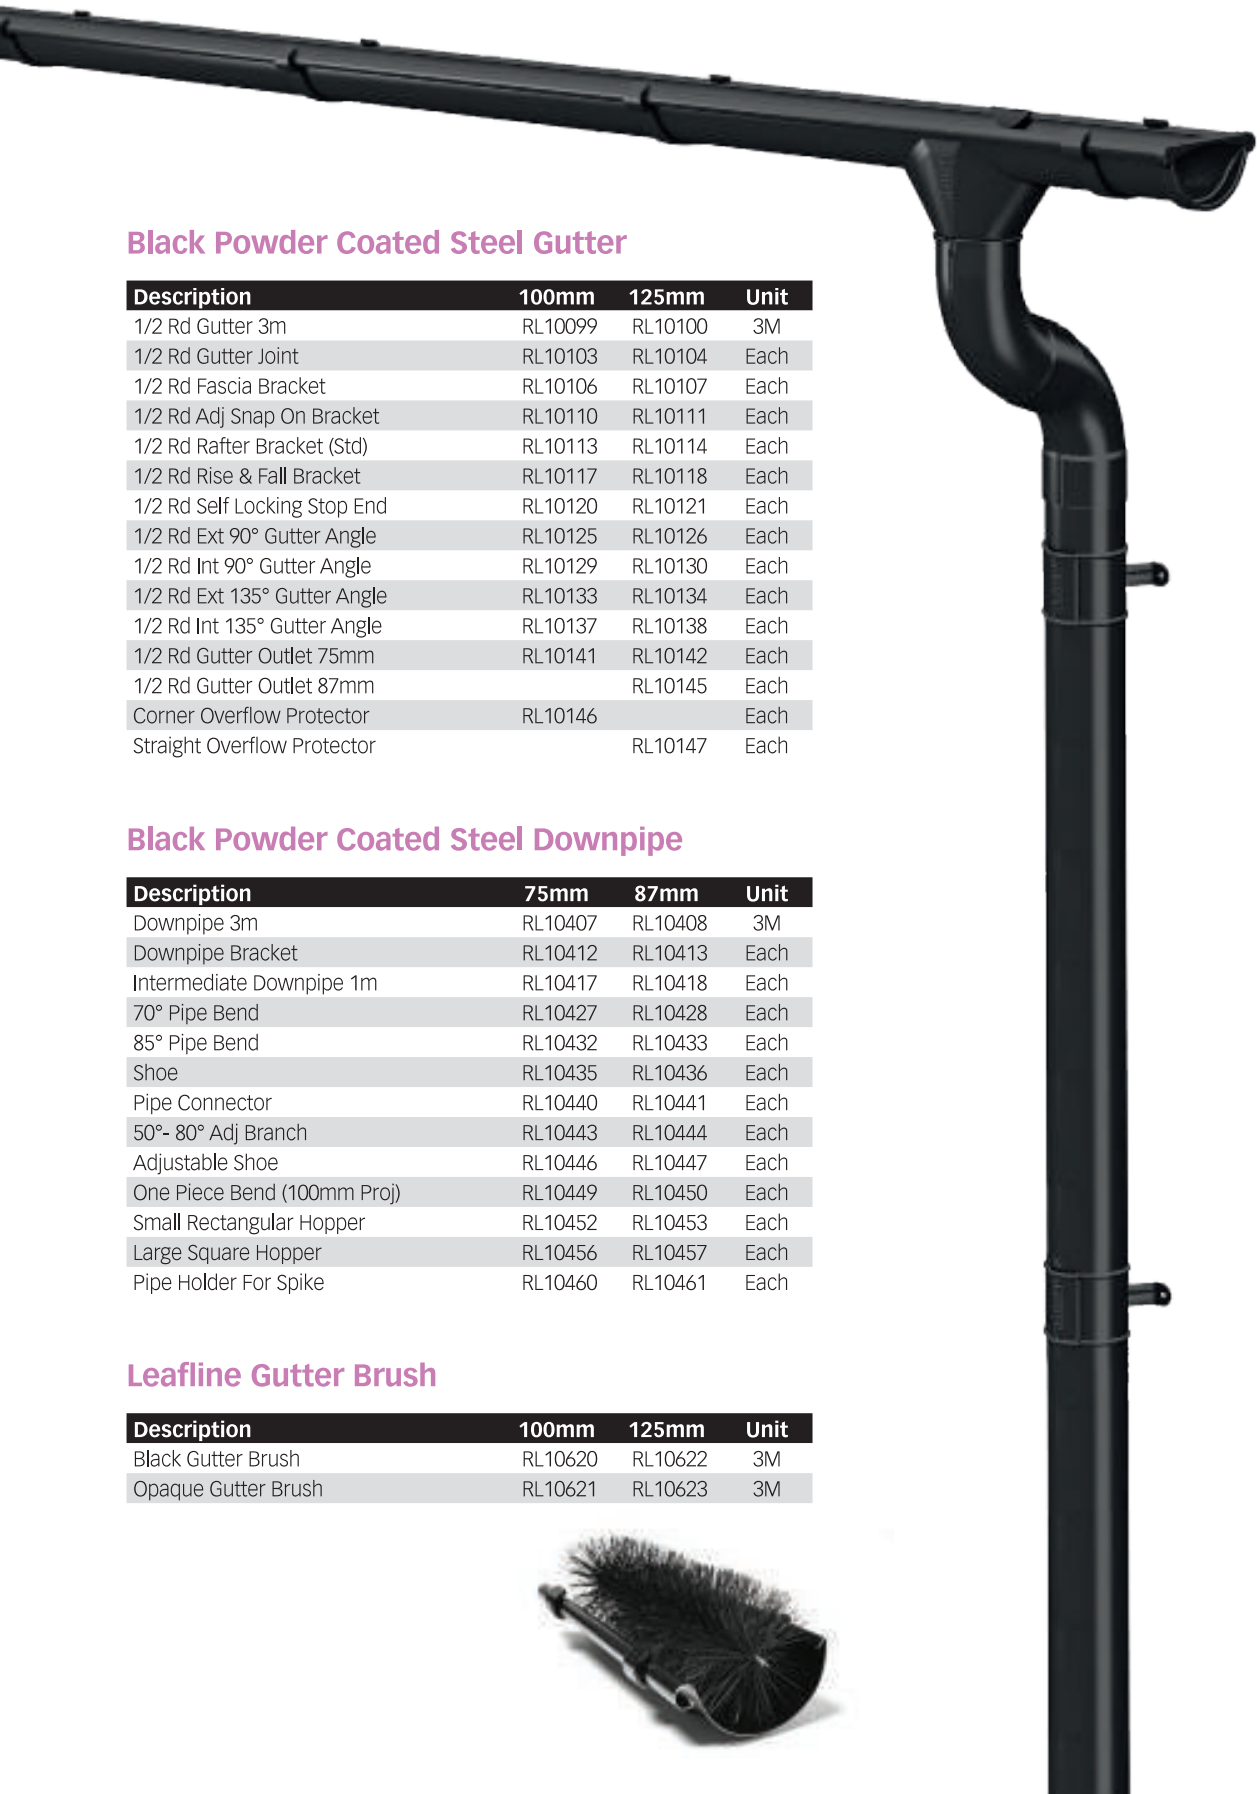

Black Powder Coated Steel Gutter

Description	100mm	125mm	Unit
1/2 Rd Gutter 3m	RL10099	RL10100	3M
1/2 Rd Gutter Joint	RL10103	RL10104	Each
1/2 Rd Fascia Bracket	RL10106	RL10107	Each
1/2 Rd Adj Snap On Bracket	RL10110	RL10111	Each
1/2 Rd Rafter Bracket (Std)	RL10113	RL10114	Each
1/2 Rd Rise & Fall Bracket	RL10117	RL10118	Each
1/2 Rd Self Locking Stop End	RL10120	RL10121	Each
1/2 Rd Ext 90° Gutter Angle	RL10125	RL10126	Each
1/2 Rd Int 90° Gutter Angle	RL10129	RL10130	Each
1/2 Rd Ext 135° Gutter Angle	RL10133	RL10134	Each
1/2 Rd Int 135° Gutter Angle	RL10137	RL10138	Each
1/2 Rd Gutter Outlet 75mm	RL10141	RL10142	Each
1/2 Rd Gutter Outlet 87mm		RL10145	Each
Corner Overflow Protector	RL10146		Each
Straight Overflow Protector		RL10147	Each

Black Powder Coated Steel Downpipe

Description	75mm	87mm	Unit
Downpipe 3m	RL10407	RL10408	3M
Downpipe Bracket	RL10412	RL10413	Each
Intermediate Downpipe 1m	RL10417	RL10418	Each
70° Pipe Bend	RL10427	RL10428	Each
85° Pipe Bend	RL10432	RL10433	Each
Shoe	RL10435	RL10436	Each
Pipe Connector	RL10440	RL10441	Each
50°- 80° Adj Branch	RL10443	RL10444	Each
Adjustable Shoe	RL10446	RL10447	Each
One Piece Bend (100mm Proj)	RL10449	RL10450	Each
Small Rectangular Hopper	RL10452	RL10453	Each
Large Square Hopper	RL10456	RL10457	Each
Pipe Holder For Spike	RL10460	RL10461	Each

Leafline Gutter Brush

Description	100mm	125mm	Unit
Black Gutter Brush	RL10620	RL10622	3M
Opaque Gutter Brush	RL10621	RL10623	3M